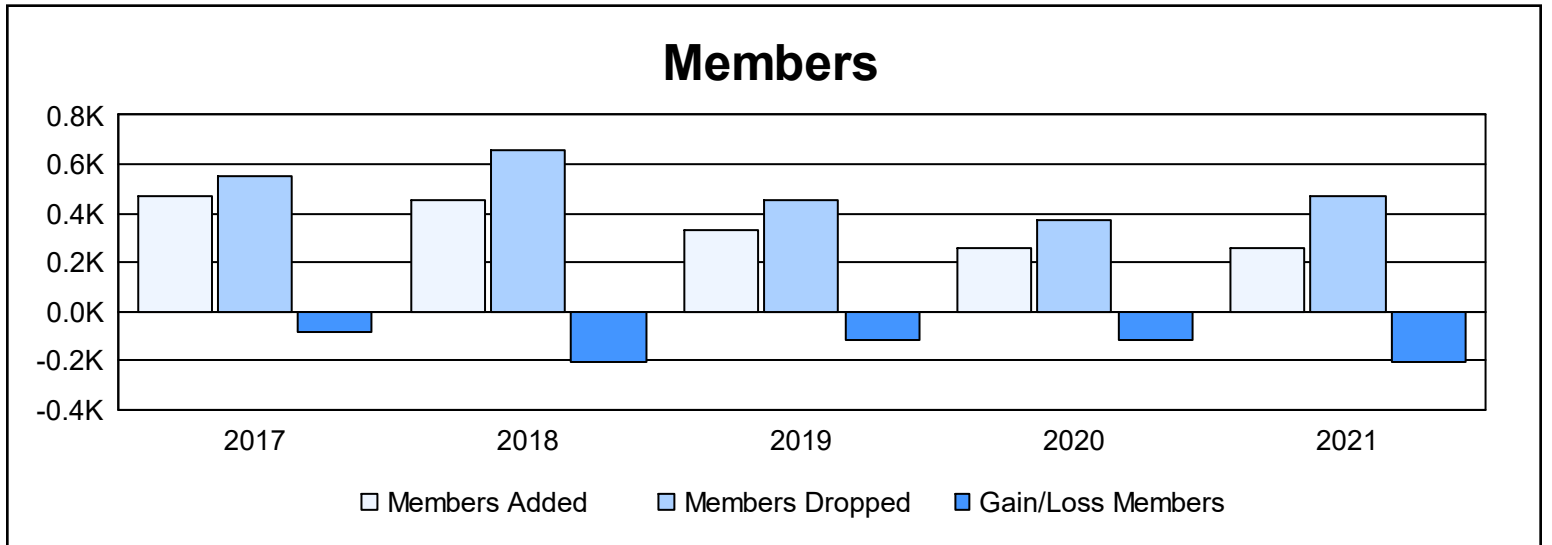

Multiple District C

As of June 2021 Cumulative

Year	New Clubs	Dropped Clubs	Gain/ Loss Clubs	New Members	Charter Members	Reinstate Members	Transfer Members	Total Member Added	Total Members Dropped	Gain/ Loss Members
2016-2017	2	5	-3	362	55	26	25	468	554	-86
2017-2018	1	3	-2	361	37	12	40	450	658	-208
2018-2019	0	1	-1	287	6	21	20	334	451	-117
2019-2020	0	1	-1	222	1	15	18	256	375	-119
2020-2021	1	6	-5	175	34	16	32	257	466	-209
Average	1	3	-2	281	27	18	27	353	501	-148

Membership Composition June 2021 Cumulative

Gender Composition June 2021 Cumulative