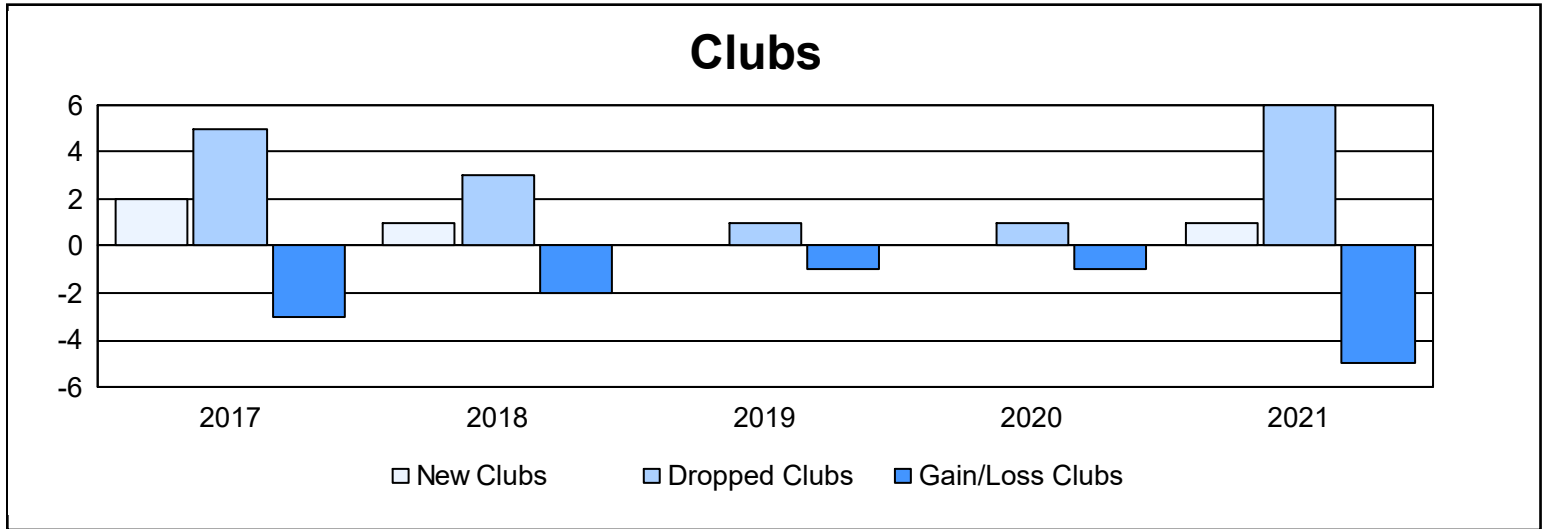

Multiple District C

As of June 2021 Cumulative

Year	New Clubs	Dropped Clubs	Gain/ Loss Clubs	New Members	Charter Members	Reinstate Members	Transfer Members	Total Member Added	Total Members Dropped	Gain/ Loss Members
2016-2017	2	5	-3	362	55	26	25	468	554	-86
2017-2018	1	3	-2	361	37	12	40	450	658	-208
2018-2019	0	1	-1	287	6	21	20	334	451	-117
2019-2020	0	1	-1	222	1	15	18	256	375	-119
2020-2021	1	6	-5	175	34	16	32	257	466	-209
Average	1	3	-2	281	27	18	27	353	501	-148

Membership Composition June 2021 Cumulative

Gender Composition June 2021 Cumulative